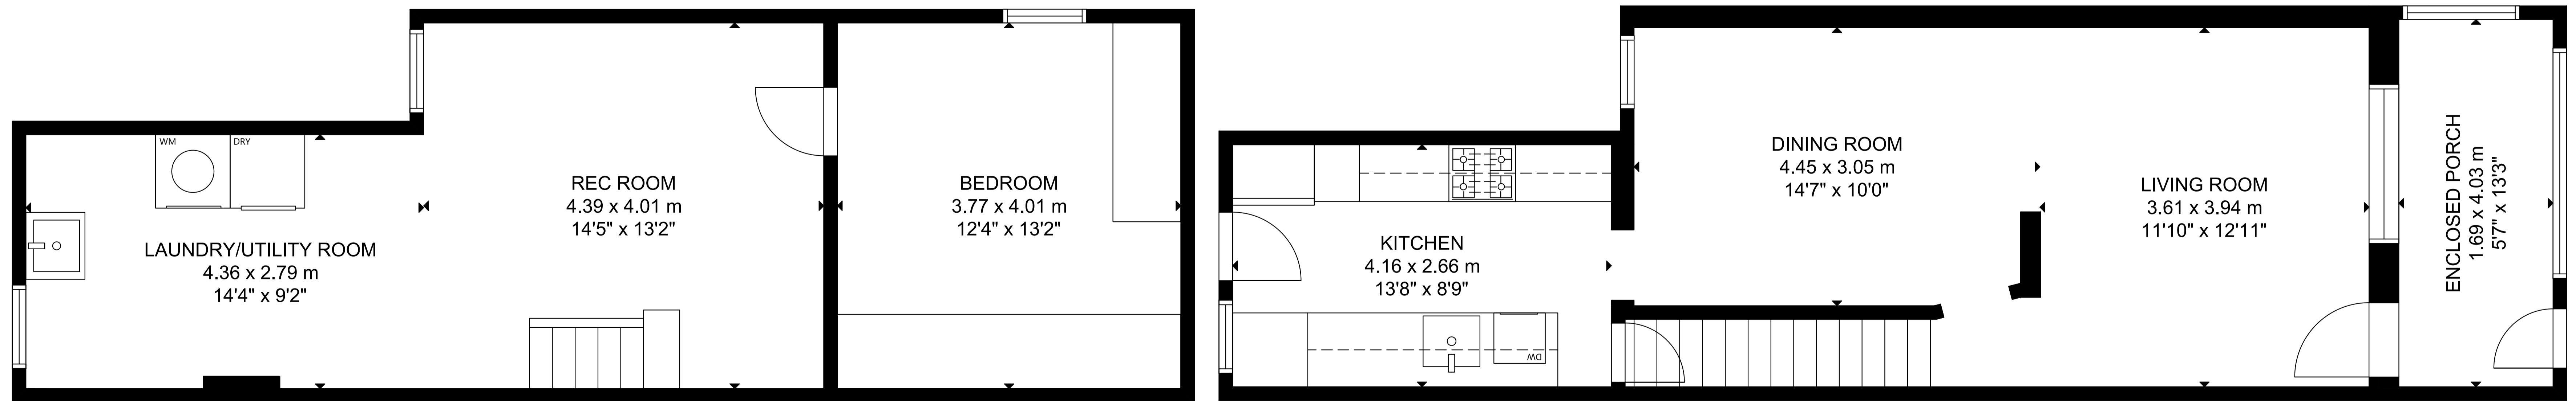

359 Kingston Road

SECOND FLOOR

LOWEL LEVEL

MAIN FLOOR

GROSS INTERNAL AREA
MAIN FLOOR: 43 m²/468 sq ft, SECOND FLOOR: 52 m²/555 sq ft
LOWER LEVEL: 45 m²/490 sq ft
TOTAL: 140 m²/1,513 sq ft
SIZE AND DIMENSIONS ARE APPROXIMATE, ACTUAL MAY VARY.