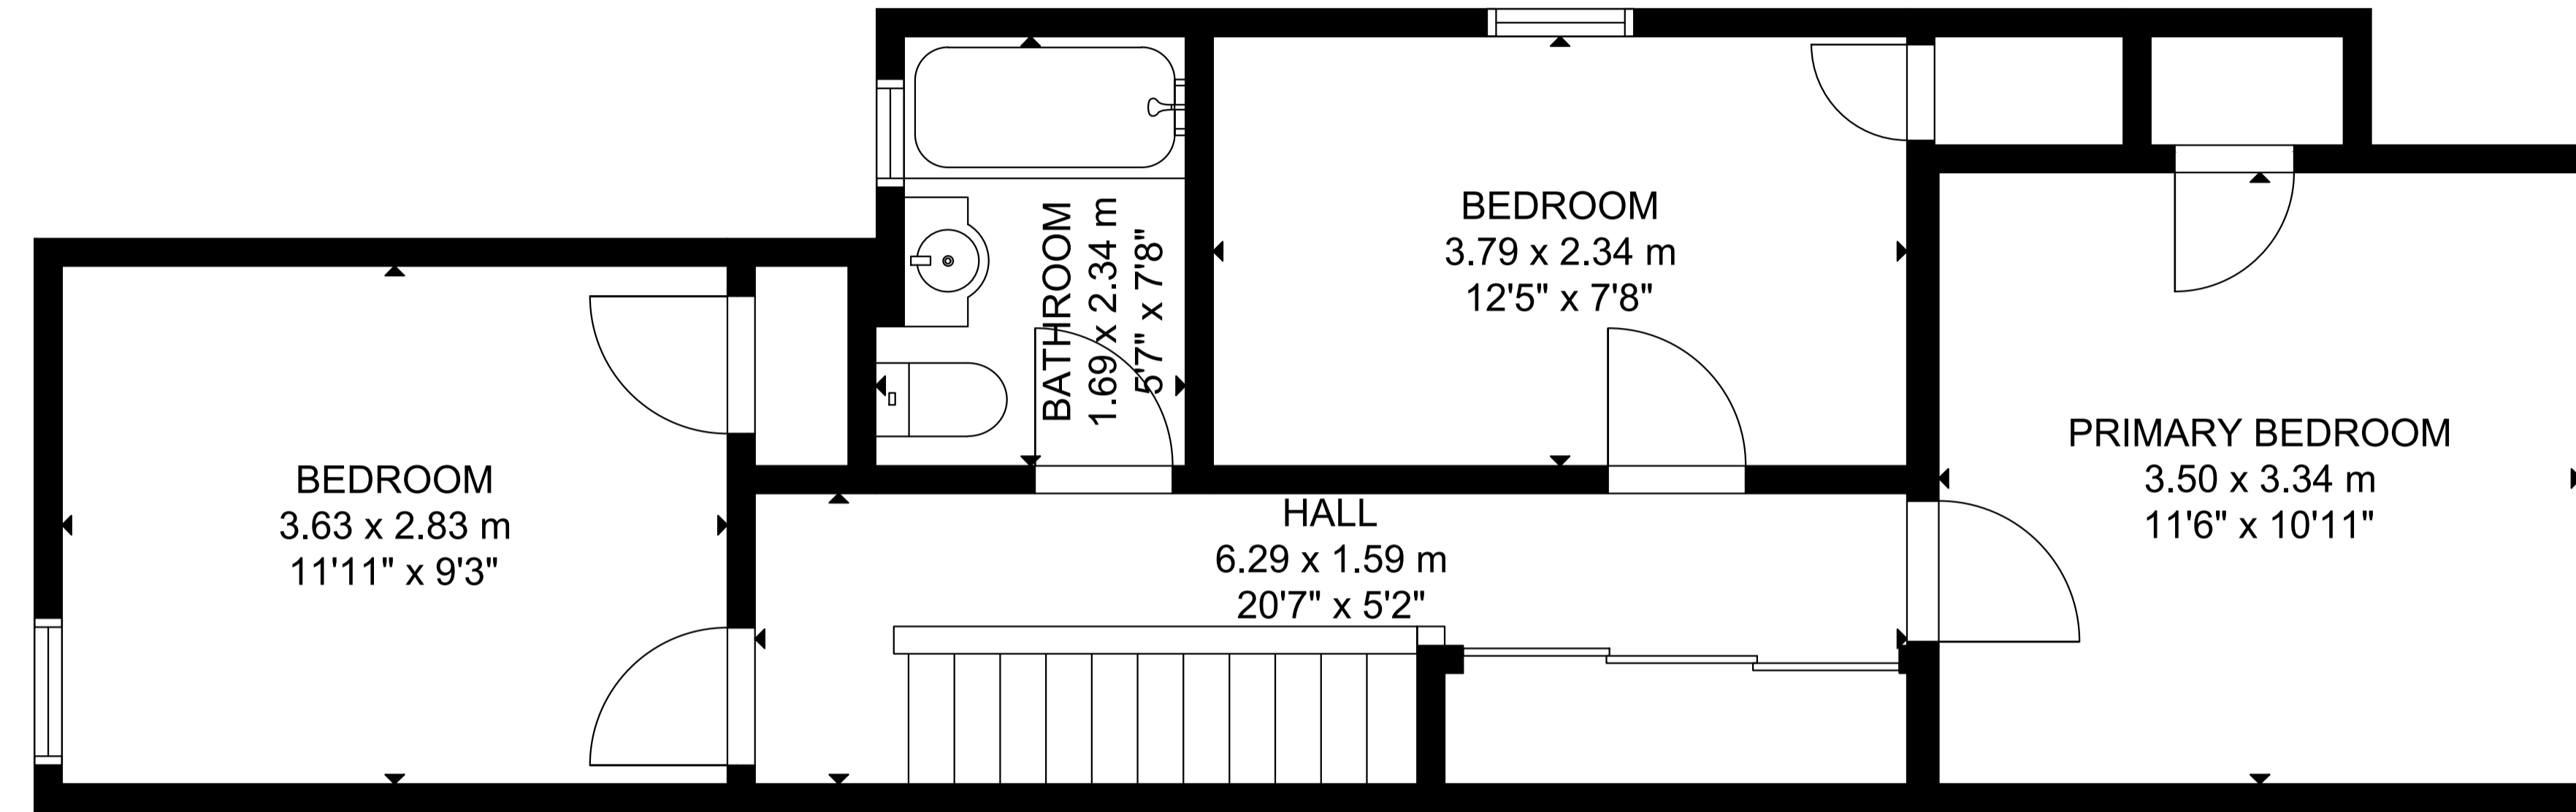

359 Kingston Road

SECOND FLOOR

LOWEL LEVEL

MAIN FLOOR

GROSS INTERNAL AREA
MAIN FLOOR: 43 m²/468 sq ft, SECOND FLOOR: 52 m²/555 sq ft
LOWER LEVEL: 45 m²/490 sq ft
TOTAL: 140 m²/1,513 sq ft
SIZE AND DIMENSIONS ARE APPROXIMATE, ACTUAL MAY VARY.