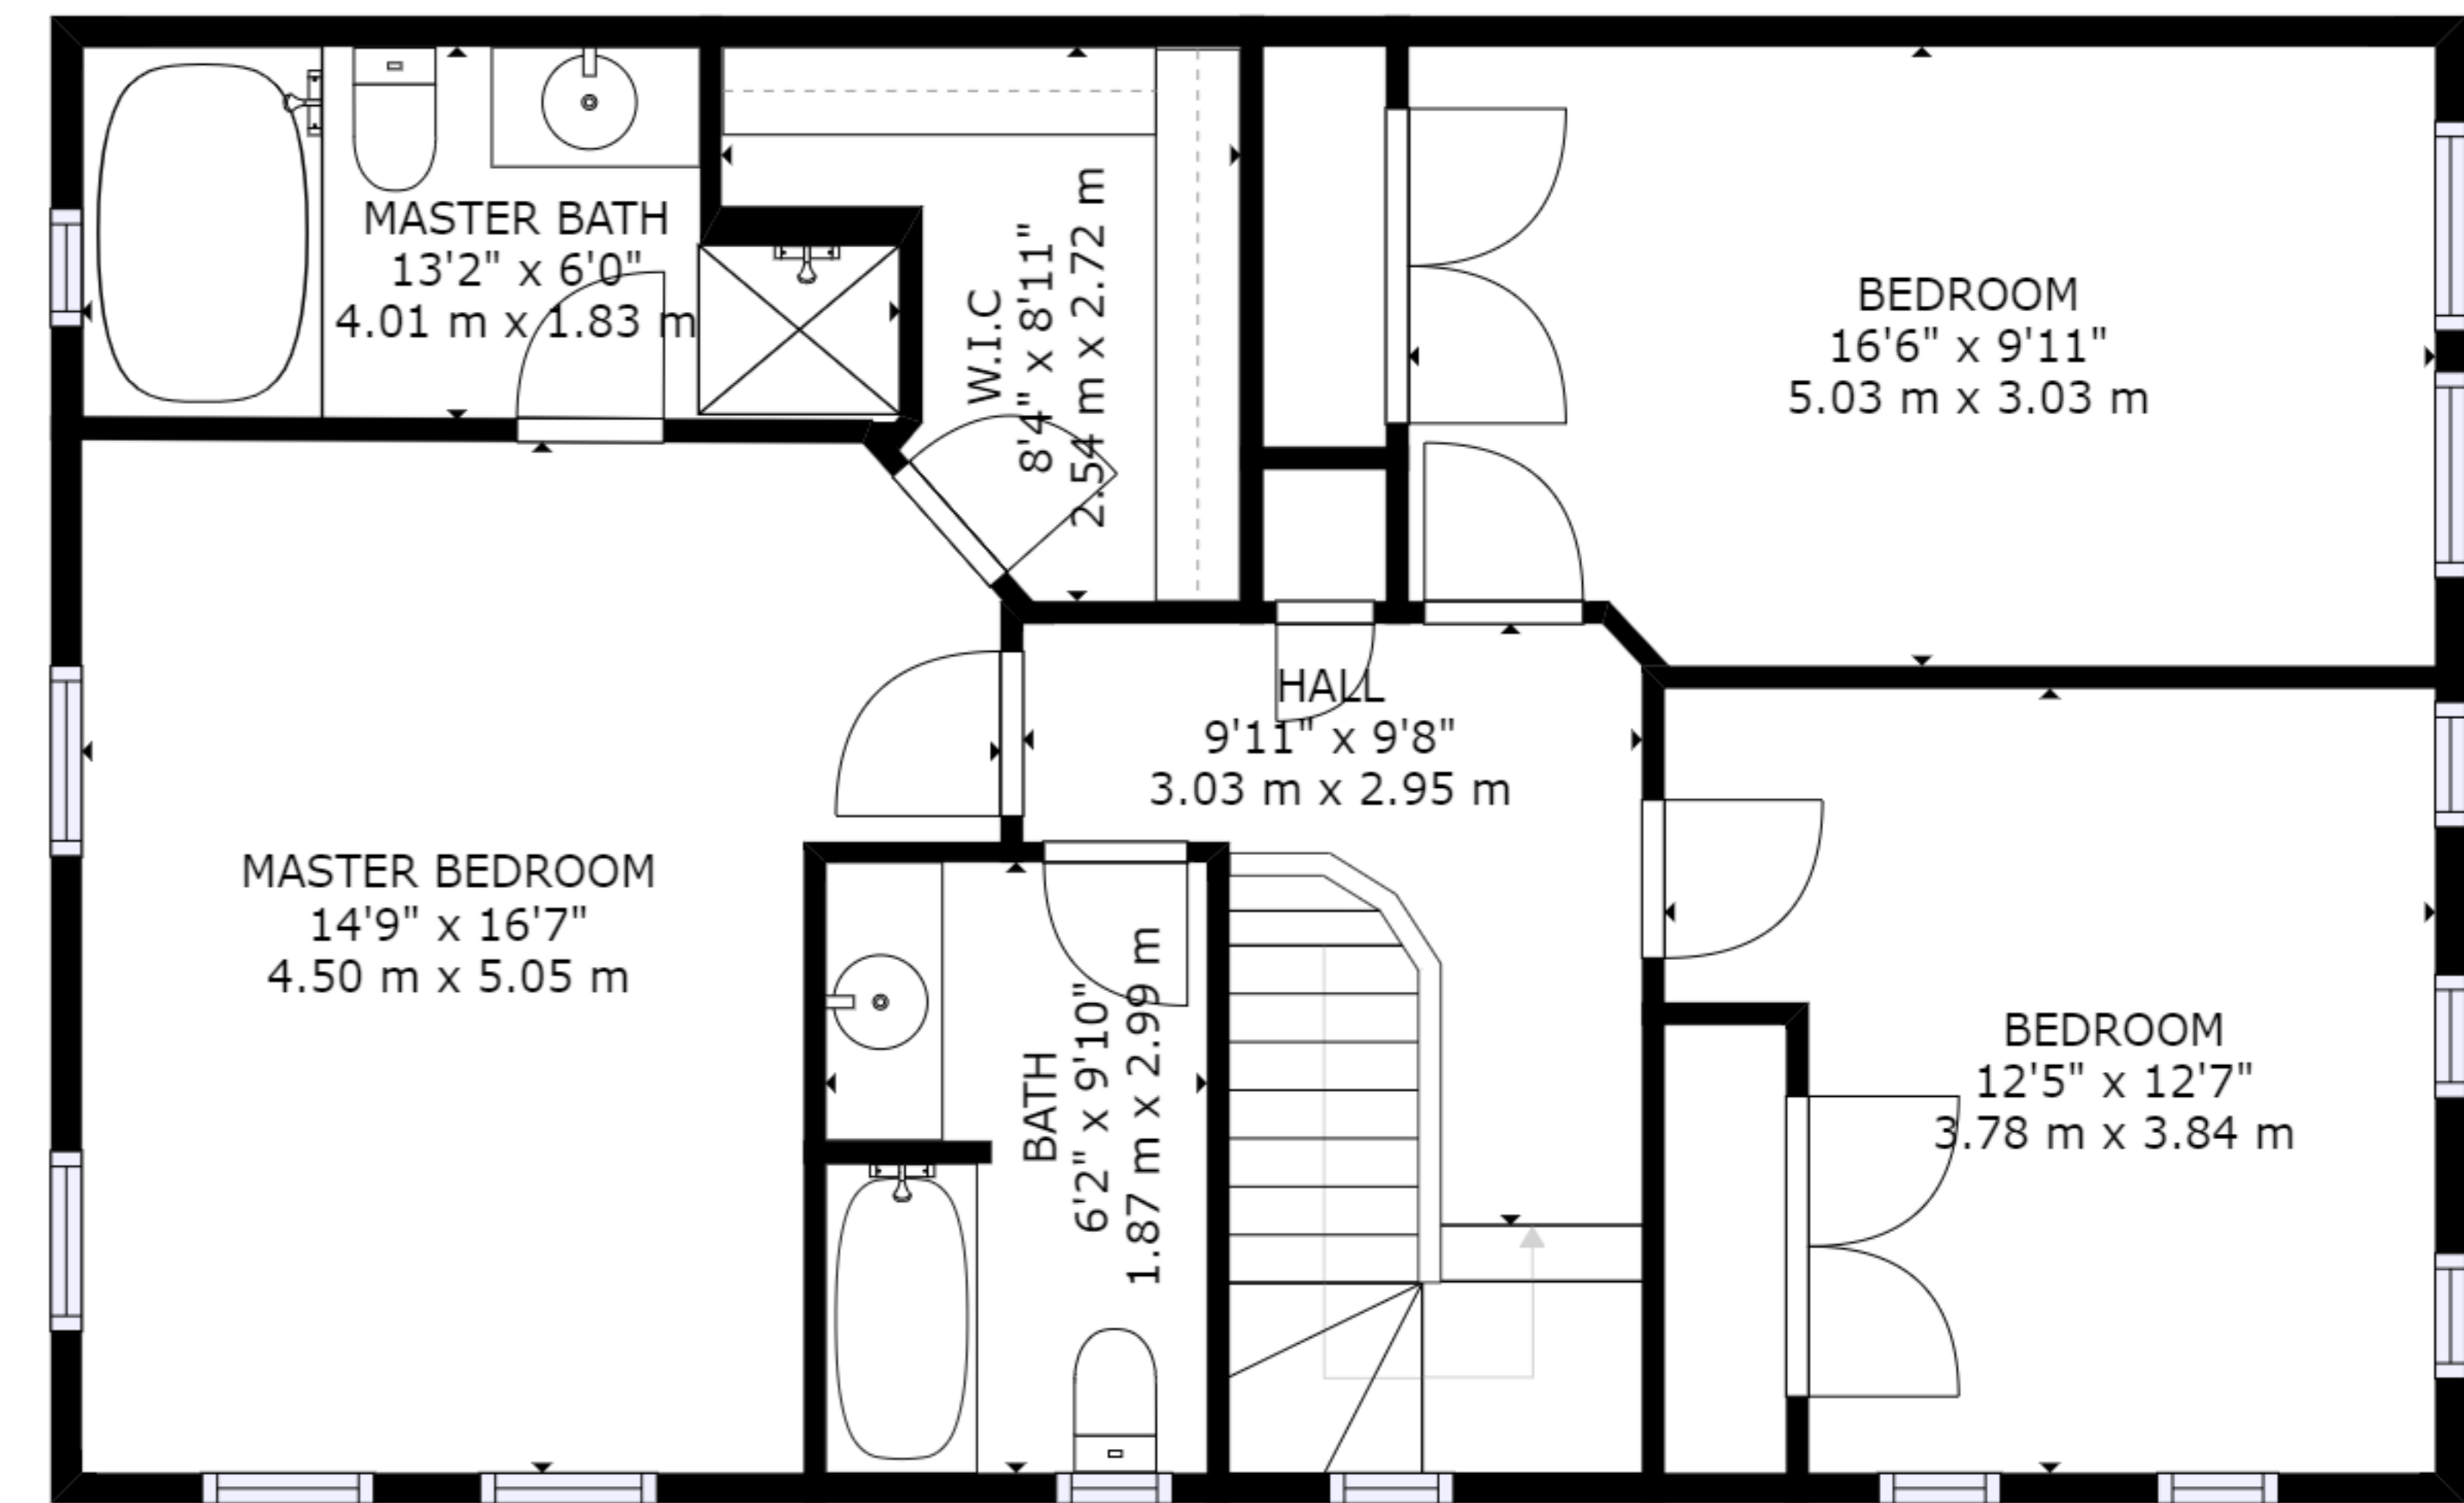

FLOOR 2

FLOOR 1

FLOOR 3

GROSS INTERNAL AREA
 FLOOR 1: 634 sq ft, 59 m², FLOOR 2: 745 sq ft, 69 m²
 FLOOR 3: 867 sq ft, 81 m²
 TOTAL: 2246 sq ft, 209 m²
 SIZES AND DIMENSIONS ARE APPROXIMATE, ACTUAL MAY VARY.