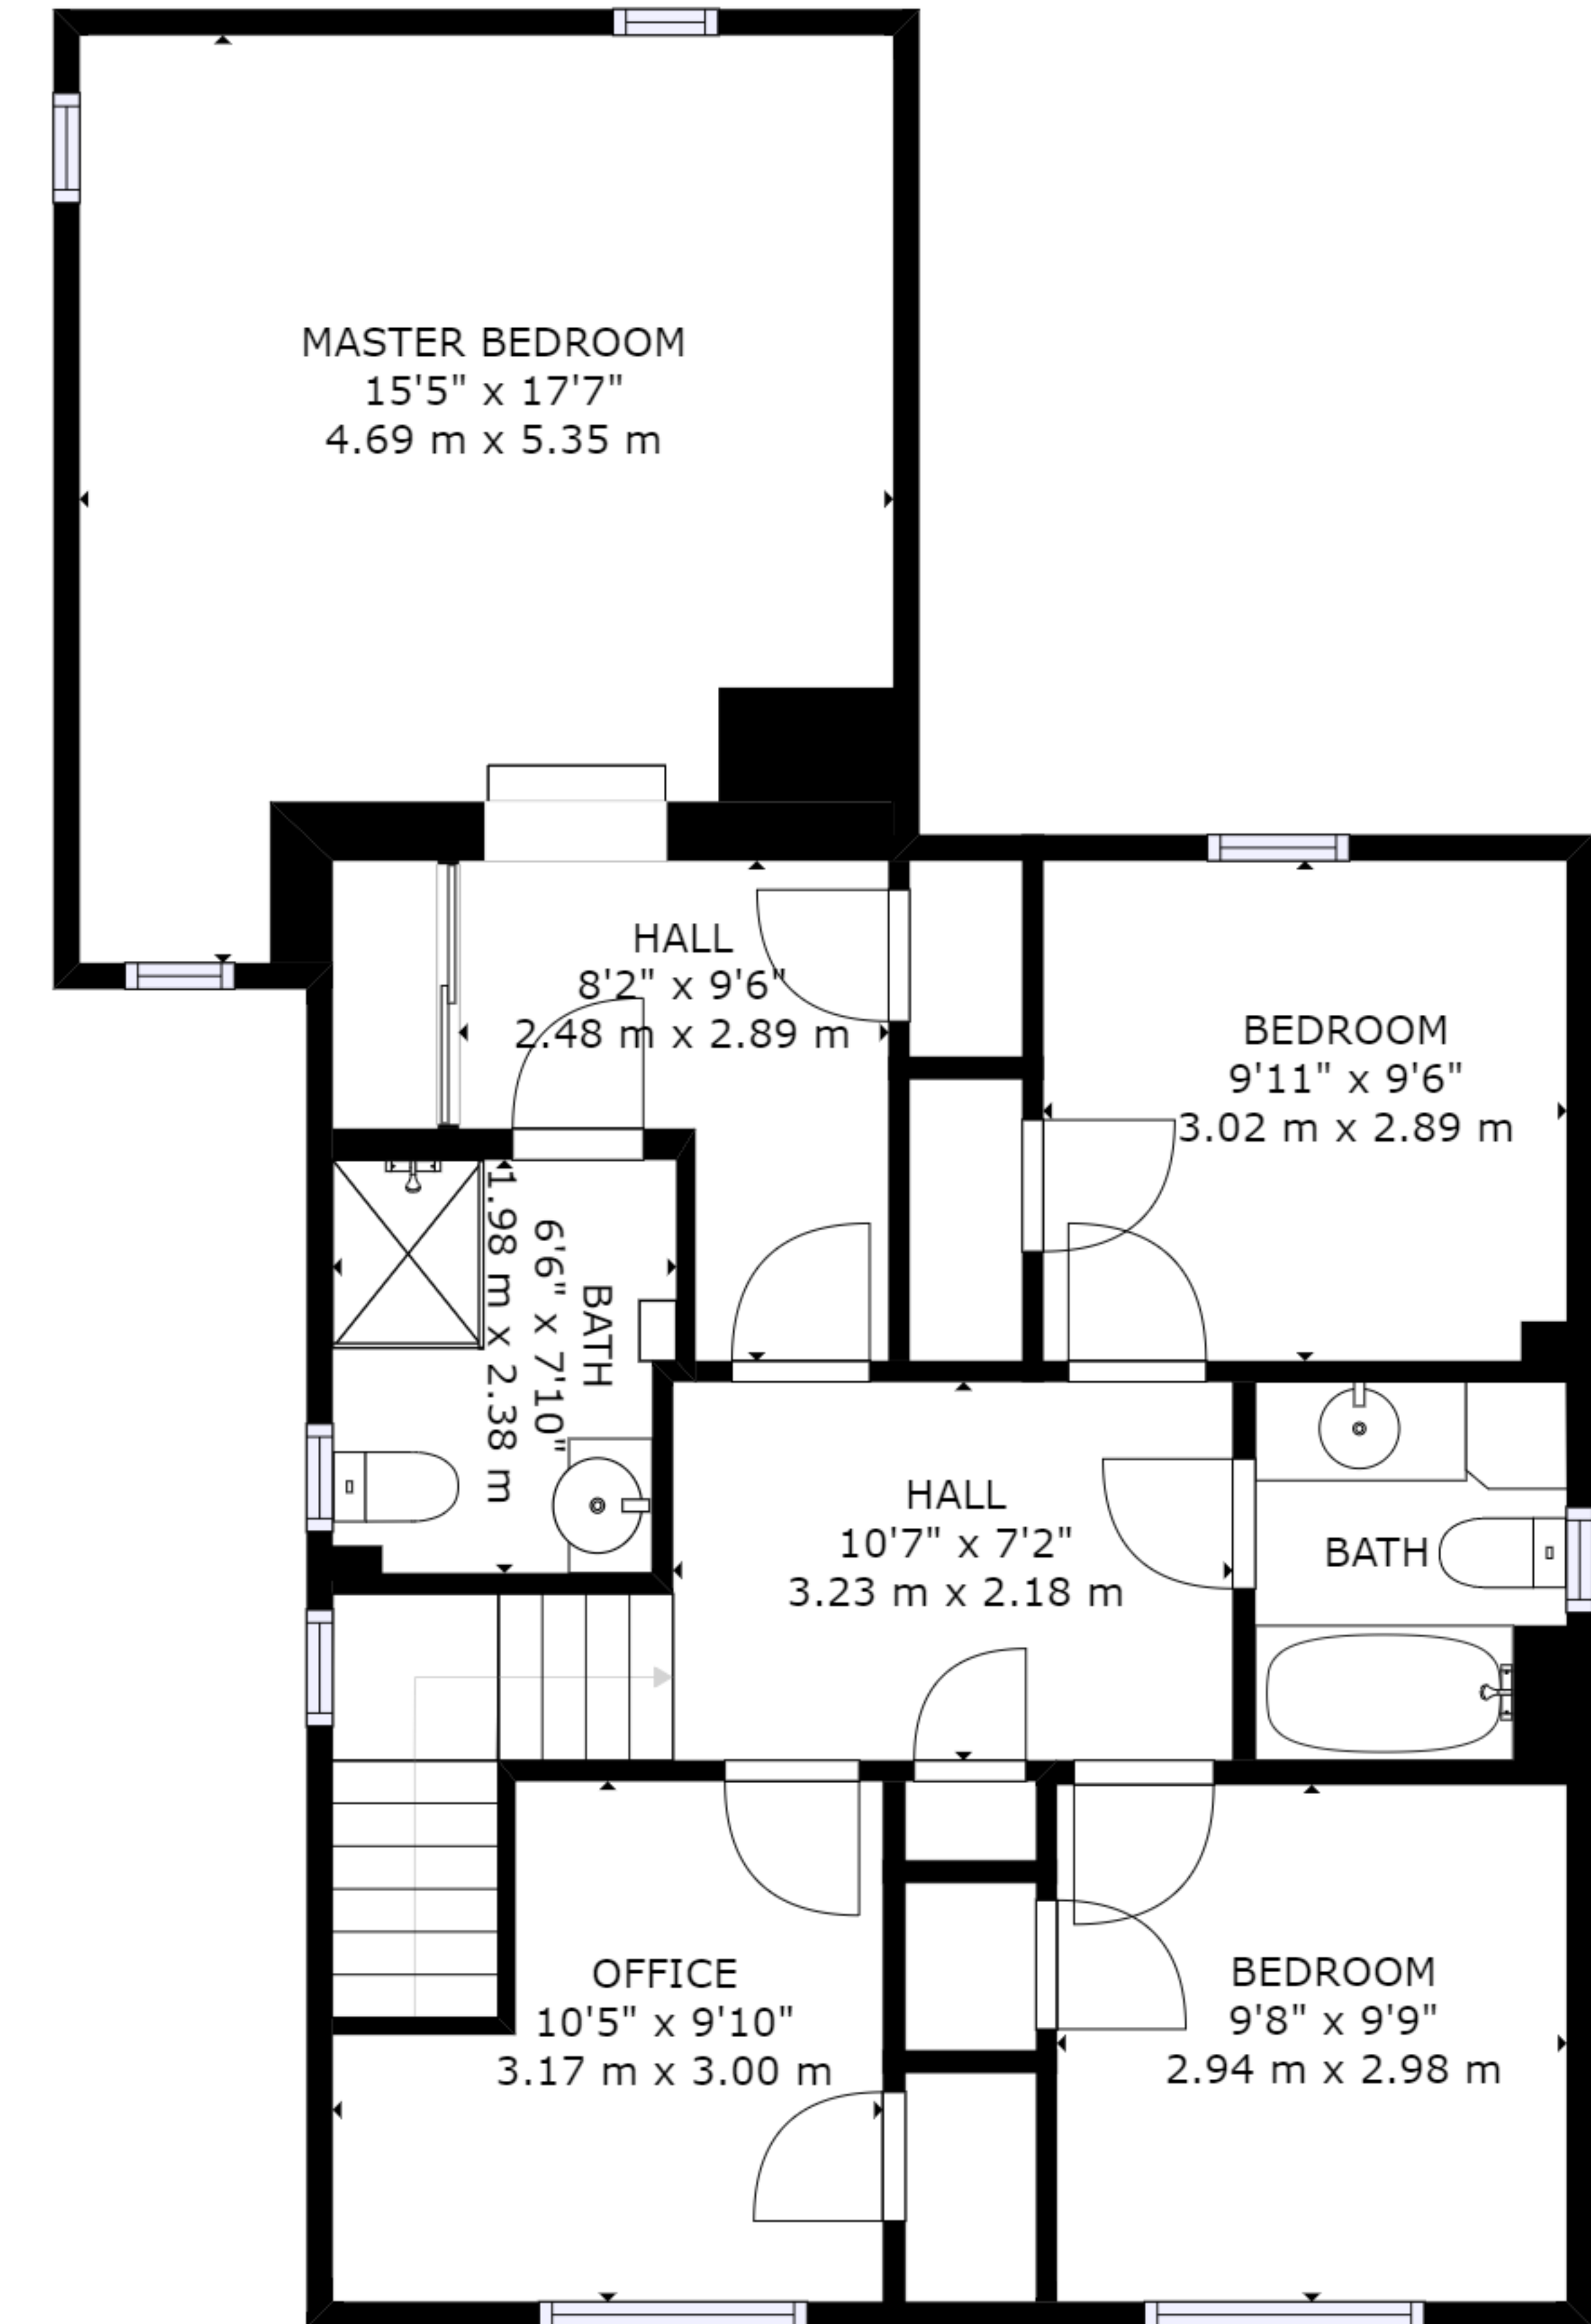

FLOOR 1

FLOOR 2

FLOOR 3

GROSS INTERNAL AREA
 FLOOR 1: 832 sq ft, 77 m², FLOOR 2: 890 sq ft, 83 m²
 FLOOR 3: 887 sq ft, 82 m²
 TOTAL: 2608 sq ft, 242 m²
 SIZES AND DIMENSIONS ARE APPROXIMATE, ACTUAL MAY VARY.