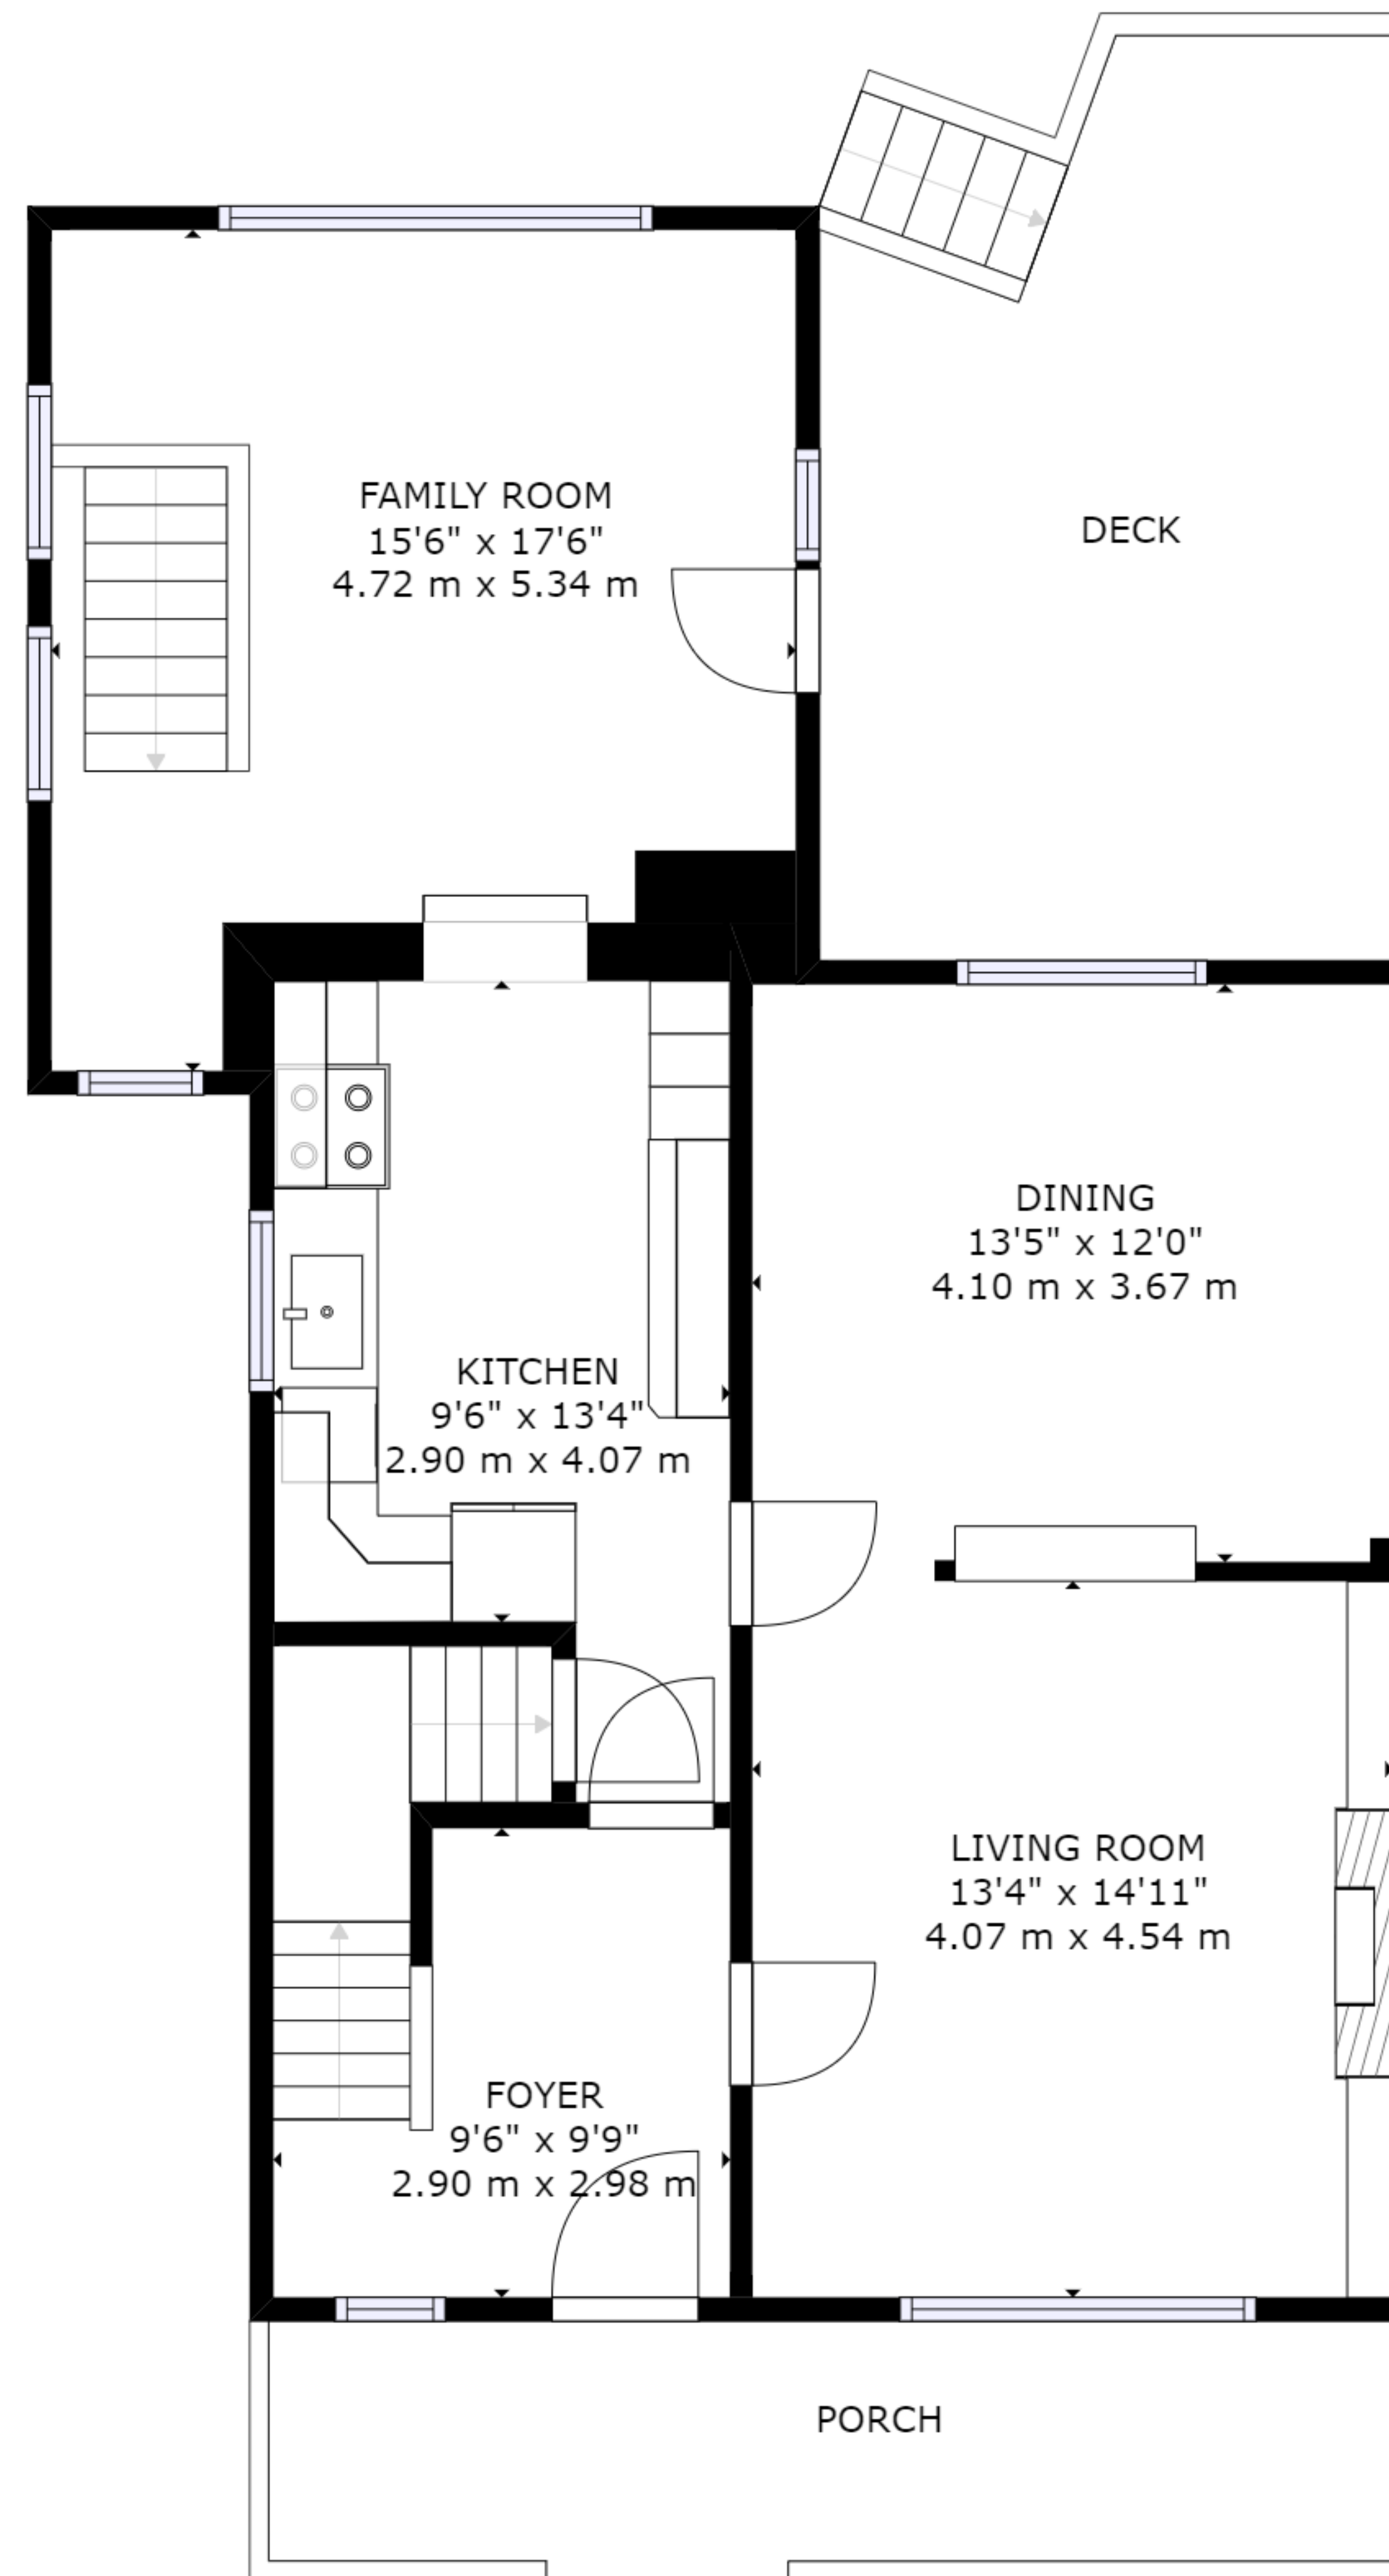

FLOOR 1

FLOOR 2

FLOOR 3

GROSS INTERNAL AREA
 FLOOR 1: 832 sq ft, 77 m², FLOOR 2: 890 sq ft, 83 m²
 FLOOR 3: 887 sq ft, 82 m²
 TOTAL: 2608 sq ft, 242 m²
 SIZES AND DIMENSIONS ARE APPROXIMATE, ACTUAL MAY VARY.